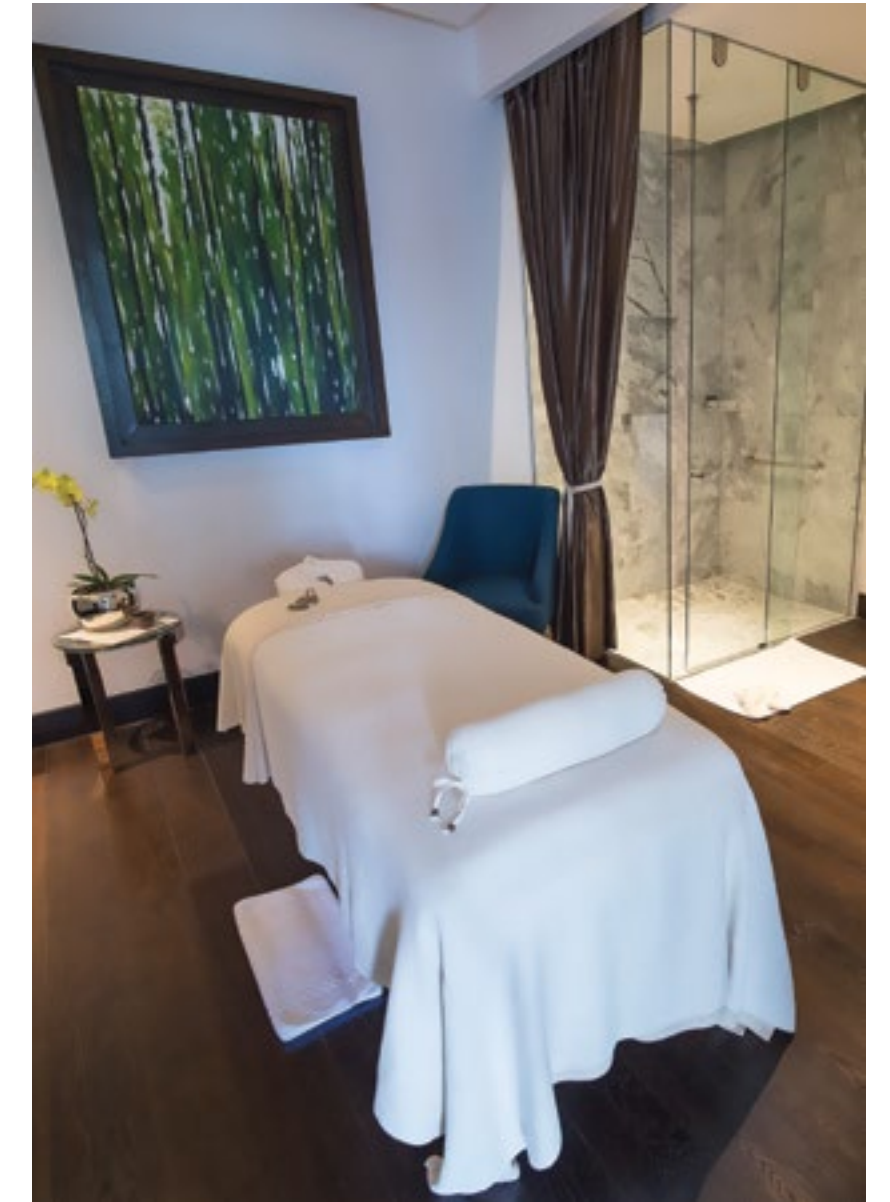

POOL AREA

In this area you can spend a good moment of relax and refresh yourself in our outdoor pool with a beautiful view, in addition to enjoying the delicious snacks of our menu.

WELLNESS CENTER

A place to relax and try our shower of sensations along with the best massages.

Enjoy a variety of national and international drinks, as well as coctels in the Bar 1531. Relax in this atmosphere created only for you.

EXECUTIVE AND EVENT SERVICES

Work comfortably and calmly in one of four meeting rooms or our conference room. Interconnected by a luxurious lobby that provides access to an open-air terrace and a spectacular view of the city, the rooms feature cutting-edge technology, 55" LED screens, natural lighting, and window screens. The meeting space offers its own reception desk and provides technical support when you need it.