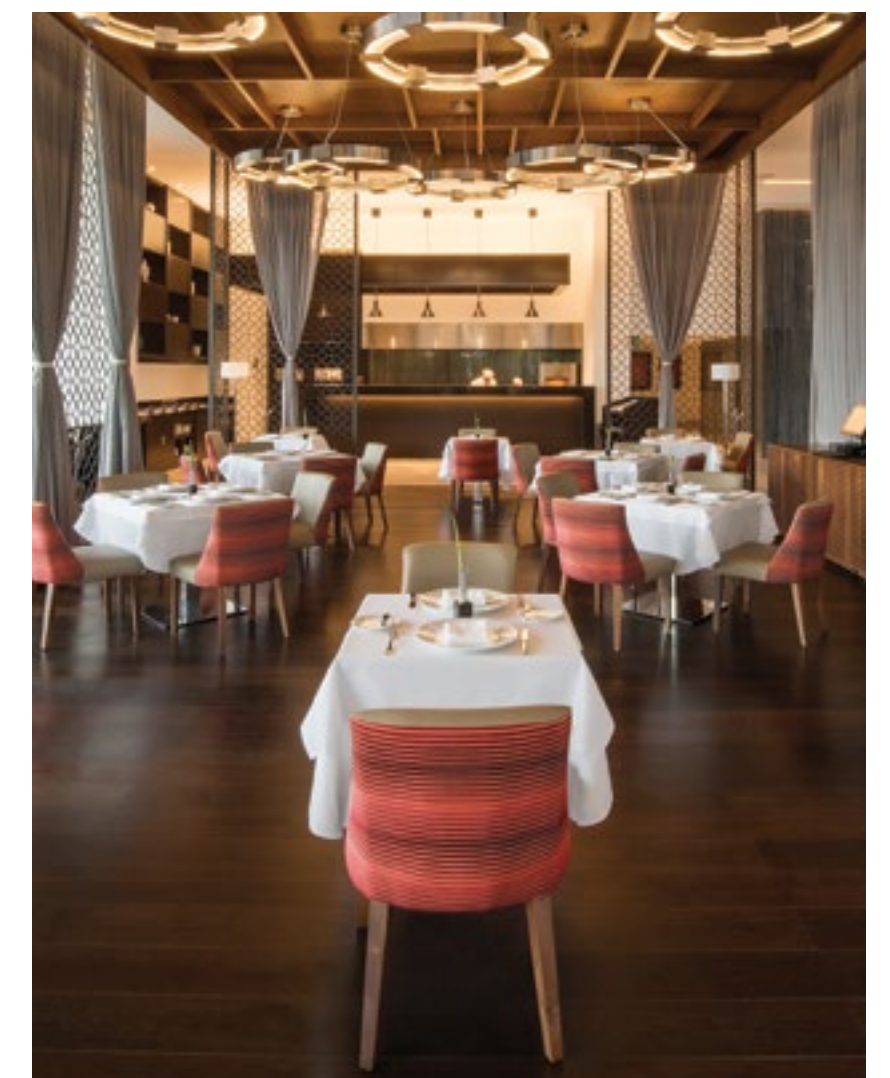

POOL AREA

In this area you can spend a good moment of relax and refresh yourself in our outdoor pool with a beautiful view, in addition to enjoying the delicious snacks of our menu.

WELLNESS CENTER

A place to relax and try our shower of sensations along with the best massages.

SKY BAR

A place with style and luxury to enjoy an enviable view of the city of Puebla and be delighted by a delicious Gin Tonic.

RESTAURANTS AND BARS

Experience the Mexican cuisine in our restaurant Barro Azul, wich celebrates the cultural heritage and legendary flavors of our traditions. You'll also find international dishes that have been re-imagined by our extraordinary in-house chef. The warm and inspiring ambiance will set the stage for some of the best moments of your entire visit.

Enjoy a variety of national and international drinks, as well as coctels in the Bar 1531. Relax in this atmosphere created only for you.

EXECUTIVE AND EVENT SERVICES

Work comfortably and calmly in one of four meeting rooms or our conference room. Interconnected by a luxurious lobby that provides access to an open-air terrace and a spectacular view of the city, the rooms feature cutting-edge technology, 55" LED screens, natural lighting, and window screens. The meeting space offers its own reception desk and provides technical support when you need it.