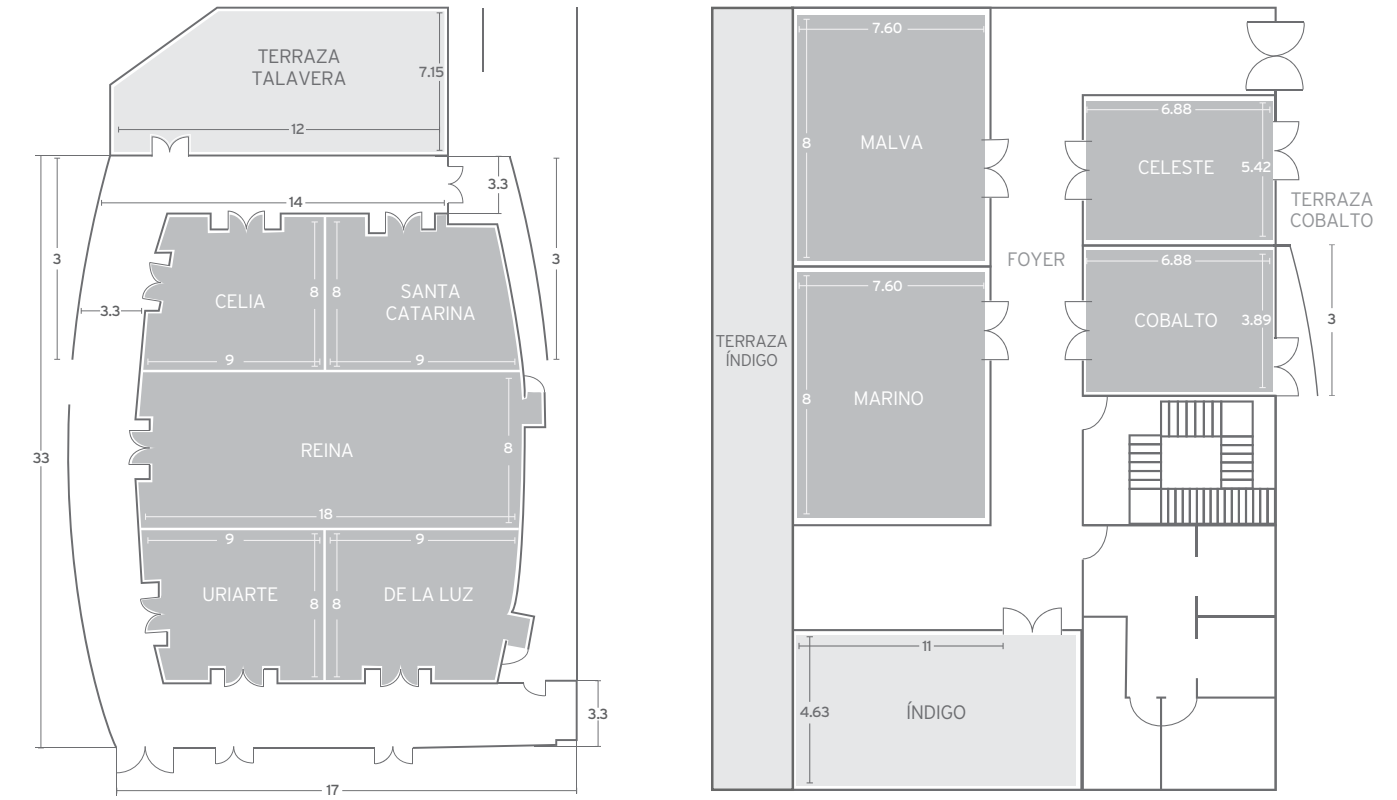

Enjoy a variety of national and international drinks, as well as coctels in the Bar 1531. Relax in this atmosphere created only for you.

EXECUTIVE AND EVENT SERVICES

Work comfortably and calmly in one of four meeting rooms or our conference room. Interconnected by a luxurious lobby that provides access to an open-air terrace and a spectacular view of the city, the rooms feature cutting-edge technology, 55" LED screens, natural lighting, and window screens. The meeting space offers its own reception desk and provides technical support when you need it.

ROOM LAYOUT

CAPACITY TABLE

ROOM	CAPACITY: NUMBER OF PEOPLE								
	CONFERENCE	CLASSROOM	BANQUET	BANQUET WITH PODIUM	BANQUET WITH STAGE	CRESCENT SHAPE	RECEPTION	U SHAPE	RUSSIAN
Talavera	490	390	350	270	270	210	450	80	112
Talavera II y Talavera III	350	240	160	100	100	96	300	60	80
La Reina	140	96	80	100	100	48	100	45	50
Talavera I	140	96	80	60	60	48	100	45	50
Talavera IV	140	96	80	60	60	48	100	45	50
Santa Catarina	50	40	40	60	60	24	50	25	30
Celia	50	40	40	30	30	24	50	25	30
De La Luz	50	40	40	30	30	24	50	25	30
Uriarte	50	40	40	30	30	24	50	25	30
Cobalto	40	24	30	N/A	N/A	18	30	10	12
Celeste	40	24	30	N/A	N/A	18	30	10	12
Índigo	45	32	30	N/A	N/A	18	40	15	20
Marino	60	48	50	N/A	N/A	30	50	25	30
Malva	60	48	50	N/A	N/A	30	50	25	30
Terraza Talavera	N/A	N/A	40	N/A	N/A	24	40	N/A	N/A
Terraza Índigo	N/A	N/A	180	160	160	96	200	N/A	N/A

HEIGHT M	MEASUREMENT		AREA M ²
	LENGTH/WIDTH M		
4.2	18 / 23.82		428.76
4.2	18 / 16		288
4.2	18 / 8		144
4.2	18 / 8		144
4.2	18 / 8		144
4.2	9 / 8		72
4.2	9 / 8		72
4.2	9 / 8		72
4.2	9 / 8		72
3	6.88 / 3.98		37
3	6.88 / 5.42		37
3	11 / 4.63		72.90
3	7.6 / 8		60.80
3	7.6 / 8		60.80
N/A	7.84 / 11.4		88.90
N/A	N/A		51