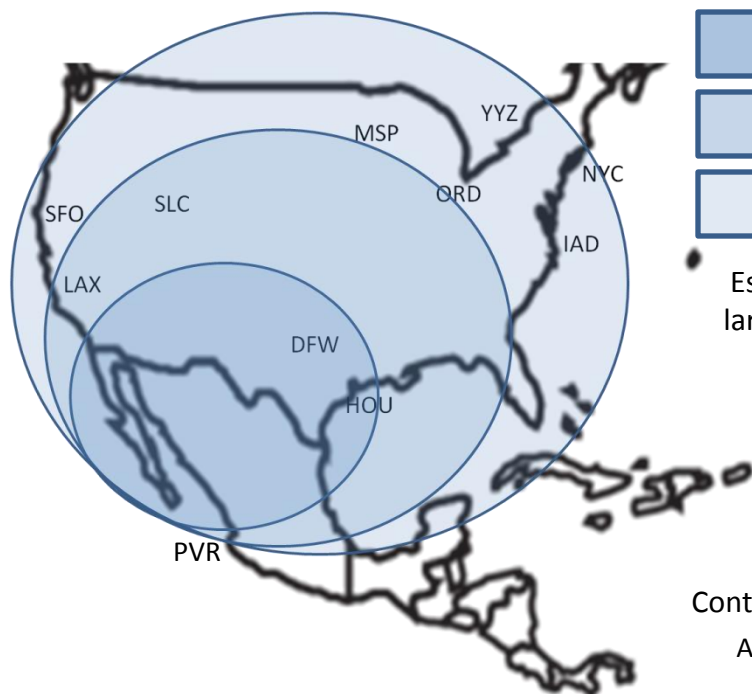

Puerto Vallarta

Private charter affords your guests:
PRIVACY • FLEXIBILITY • SECURITY • CONVENIENCE

Getting here has never been easier. Where are you coming from?

- Tier 1 \$700 - \$1,000
- Tier 2 \$1,000 - \$1,300
- Tier 3 \$1,300 - \$1,600

Estimated per person based on round trip large group charters of 150 guests or more.

AIR PLANNING
AIR CHARTER WORLDWIDE

Let us exceed your expectations.

www.airplanning.com

Contact us now to start customizing your charter.

Air Planning, LLC 2 Main Street Salem, NH
603-890-0044 info@airplanning.com

WITH CHARTER:

- You can tailor the transportation schedule to your needs
- Your group travels together and avoids unwanted connections