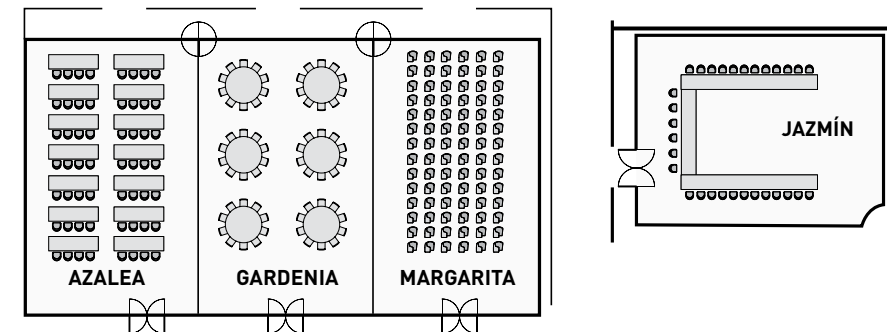

ROOM LAYOUTS

CAPACITY TABLE

CAPACITY: NUMBER OF PEOPLE											
ROOM	SOCIAL ROUND TABLE WITH STAGE	SOCIAL WITH WHITE BOARD AND STAGE	SCHOOL	AUDITORIUM	RUSSIAN	U TYPE	COCKTAILS * PASSED ** BAR	SOCIAL ROUND TABLE WITH BUFFET *STAGE AND PODIUM	SOCIAL ROUND TABLE WITHOUT STAGE	SOCIAL WITH WHITE BOARD, WITHOUT STAGE	SOC. WHITE BOARD WITH BUFFET *STAGE AND PODIUM
Flores	650	900	600	1000	200	180	1000 [Both]	600 *450	740	1000	700 *550
Dalia	120	120	150	180	72	55	*200 **150	140	200	200	140
Lila	160	220	200	300	90	80	*300 **250	200	250	250	200
Tulipán	120	120	150	180	72	55	*200 **150	140	200	200	140
Floresta	200	280	200	270	90	80	*250 **200	220	270	280	220
Azalea	40	60	50	90	50	40	60 [Both]	50	60	80	60
Gardenia	40	60	50	90	50	40	60 [Both]	50	60	80	60
Margarita	40	60	50	90	50	40	60 [Both]	50	60	80	60
Jazmín	40	60	50	80	40	35	50 [Both]	50	60	80	60
Magnolia	40	60	50	80	40	35	50 [Both]	50	60	80	60
Orquídea	20	20	40	50	32	25	40 [Both]	30	40	40	30
Rosa	—	—	25	30	20	15	20 [Both]	—	20	20	—
Bugambilia	—	—	25	30	20	15	20 [Both]	—	20	20	—
Stelaris	250	—	240	450	125	100	350	250	300	—	—
Stelaris I	120	—	100	250	70	60	150	120	150	—	—
Stelaris II	120	—	100	250	70	60	150	120	150	—	—
Violeta	150	160	150	300	80	70	200 [Both]	180	210	210	180
Caballo Negro	30	20	50	60	26	25	60 [Both]	40	40	50	40