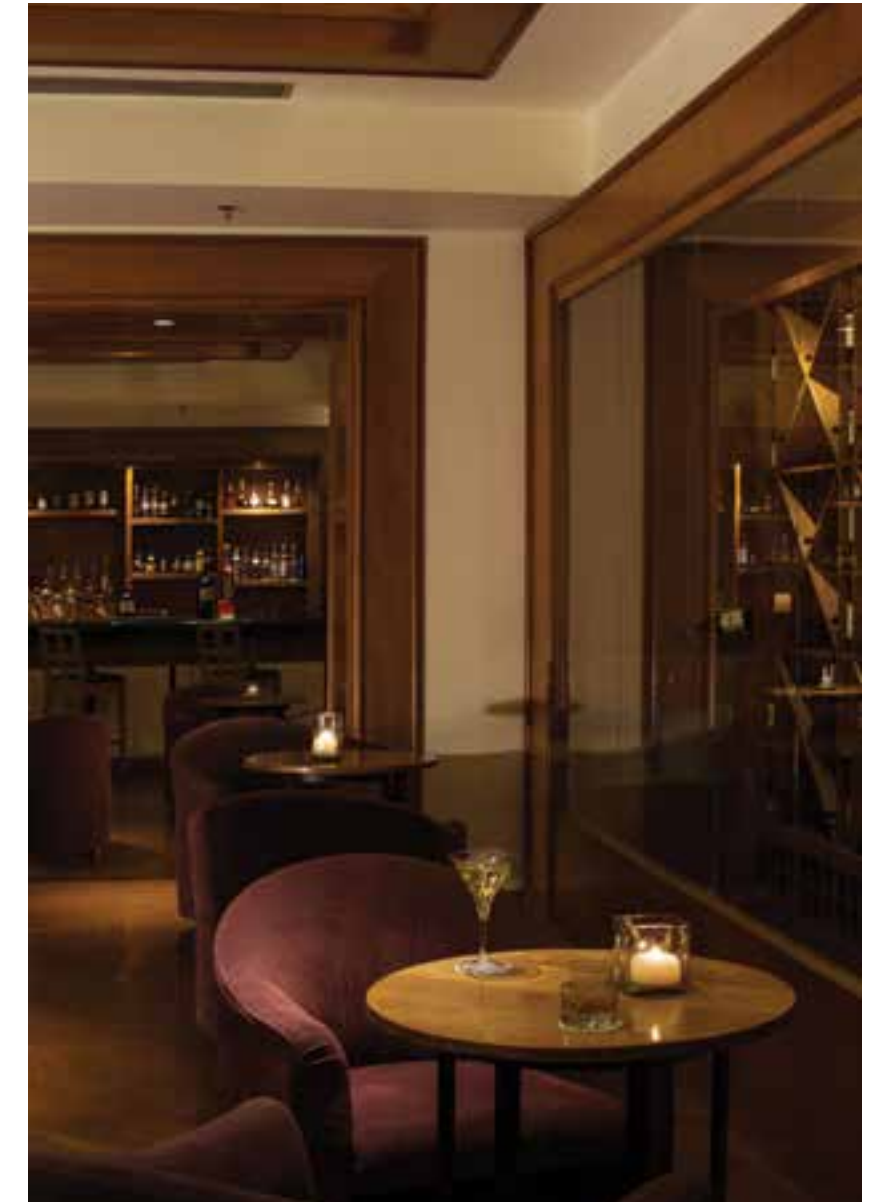

EXECUTIVE FLOOR

Luxurious features and personalized service on the Fiesta Club Floor of Fiesta Americana. A special area with a lounge, exclusive reception desk for check-in and check-out, continental breakfast, coffee, canapés and table wine. Each room provides you with a dressing gown, slippers and unique amenities for our most distinguished guests.

ACTIVITIES

FITNESS CENTER

A large and modern gym at your disposal to keep fit, and steam bath where you can go afterward for complete relaxation.

RESTAURANTS AND BARS

LA FRONDA

Here you can enjoy regional dishes of local Guadalajara food, as well as our national and international gastronomy.

LOBBY BAR

This bar has the best of national and international drinks for you to enjoy while listening to live music.

EXECUTIVE AND EVENT SERVICES

If you are planning for a special celebration or a business meeting, at Fiesta Americana you will find the perfect place to host a successful event. We have spacious and comfortable rooms, a fully equipped Business Center and expert advisers who will support you all the way and take care of all your needs.