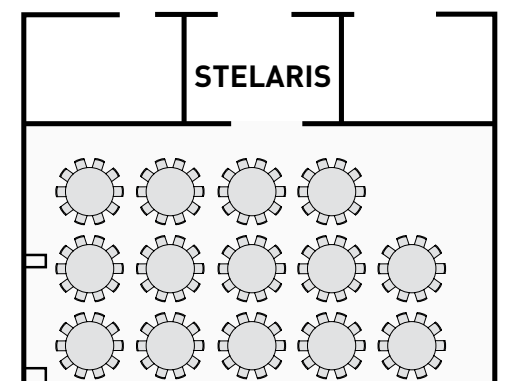

ROOM LAYOUTS

CAPACITY TABLE

CAPACITY: NUMBER OF PEOPLE											
ROOM	SOCIAL ROUND TABLE WITH STAGE	SOCIAL WITH WHITE BOARD AND STAGE	SCHOOL	AUDITORIUM	RUSSIAN	U TYPE	COCKTAILS * PASSED ** BAR	SOCIAL ROUND TABLE WITH BUFFET *STAGE AND PODIUM	SOCIAL ROUND TABLE WITHOUT STAGE	SOCIAL WITH WHITE BOARD, WITHOUT STAGE	SOC. WHITE BOARD WITH BUFFET *STAGE AND PODIUM
Flores	650	900	600	1000	200	180	1000 [Both]	600 *450	740	1000	700 *550
Dalia	120	120	150	180	72	55	*200 **150	140	200	200	140
Lila	160	220	200	300	90	80	*300 **250	200	250	250	200
Tulipán	120	120	150	180	72	55	*200 **150	140	200	200	140
Floresta	200	280	200	270	90	80	*250 **200	220	270	280	220
Azalea	40	60	50	90	50	40	60 [Both]	50	60	80	60
Gardenia	40	60	50	90	50	40	60 [Both]	50	60	80	60
Margarita	40	60	50	90	50	40	60 [Both]	50	60	80	60
Jazmín	40	60	50	80	40	35	50 [Both]	50	60	80	60
Magnolia	40	60	50	80	40	35	50 [Both]	50	60	80	60
Orquídea	20	20	40	50	32	25	40 [Both]	30	40	40	30
Rosa	—	—	25	30	20	15	20 [Both]	—	20	20	—
Bugambilia	—	—	25	30	20	15	20 [Both]	—	20	20	—
Stelaris	250	—	240	450	125	100	350	250	300	—	—
Stelaris I	120	—	100	250	70	60	150	120	150	—	—
Stelaris II	120	—	100	250	70	60	150	120	150	—	—
Violeta	150	160	150	300	80	70	200 [Both]	180	210	210	180
Caballo Negro	30	20	50	60	26	25	60 [Both]	40	40	50	40