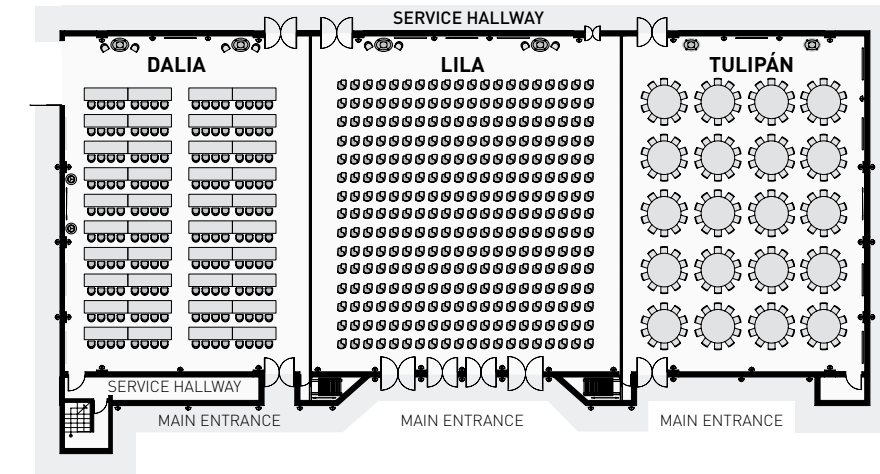

ROOM LAYOUTS

CAPACITY TABLE

CAPACITY: NUMBER OF PEOPLE											
ROOM	SOCIAL ROUND TABLE WITH STAGE	SOCIAL WITH WHITE BOARD AND STAGE	SCHOOL	AUDITORIUM	RUSSIAN	U TYPE	COCKTAILS * PASSED ** BAR	SOCIAL ROUND TABLE WITH BUFFET *STAGE AND PODIUM	SOCIAL ROUND TABLE WITHOUT STAGE	SOCIAL WITH WHITE BOARD, WITHOUT STAGE	SOC. WHITE BOARD WITH BUFFET *STAGE AND PODIUM
Flores	650	900	600	1000	200	180	1000 [Both]	600 *450	740	1000	700 *550
Dalia	120	120	150	180	72	55	*200 **150	140	200	200	140
Lila	160	220	200	300	90	80	*300 **250	200	250	250	200
Tulipán	120	120	150	180	72	55	*200 **150	140	200	200	140
Floresta	200	280	200	270	90	80	*250 **200	220	270	280	220
Azalea	40	60	50	90	50	40	60 [Both]	50	60	80	60
Gardenia	40	60	50	90	50	40	60 [Both]	50	60	80	60
Margarita	40	60	50	90	50	40	60 [Both]	50	60	80	60
Jazmín	40	60	50	80	40	35	50 [Both]	50	60	80	60
Magnolia	40	60	50	80	40	35	50 [Both]	50	60	80	60
Orquídea	20	20	40	50	32	25	40 [Both]	30	40	40	30
Rosa	—	—	25	30	20	15	20 [Both]	—	20	20	—
Bugambilia	—	—	25	30	20	15	20 [Both]	—	20	20	—
Stelaris	250	—	240	450	125	100	350	250	300	—	—
Stelaris I	120	—	100	250	70	60	150	120	150	—	—
Stelaris II	120	—	100	250	70	60	150	120	150	—	—
Violeta	150	160	150	300	80	70	200 [Both]	180	210	210	180
Caballo Negro	30	20	50	60	26	25	60 [Both]	40	40	50	40