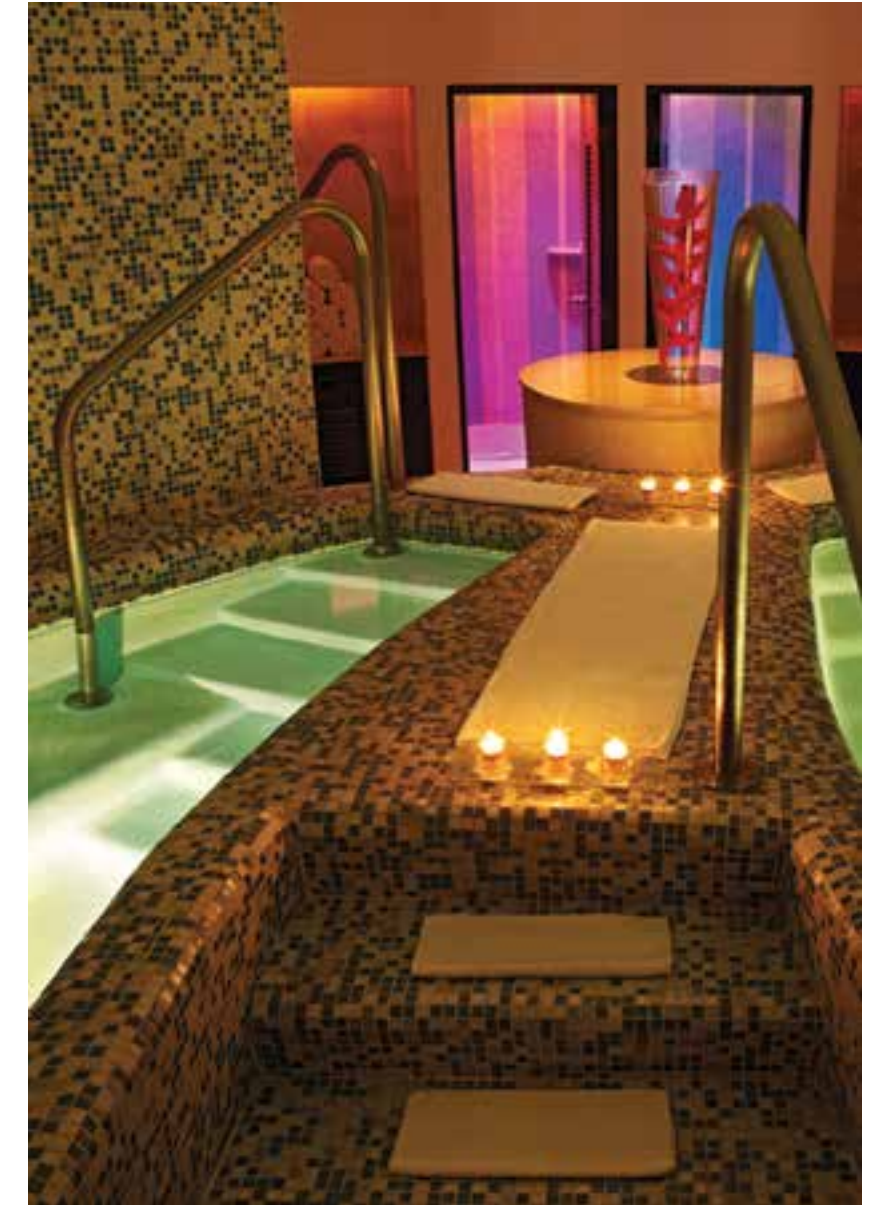

RESTAURANTS AND BARS

Treat yourself with the culinary experiences of our Celebrity Chef in the restaurants Azur, Siete and MB, as well as in the In Laa'kech Lobster & Grill, Sea Corner, Sushi Station, Café Deli Boutique, Hidden Garden and Varenna.

At Live Aqua Cancún we return to homemade flavors with the finest and most select ingredients. Every dish was influenced by the 10 chefs that form part of a pool of gastronomic talent.

Go all out and sample all seven options in magical settings to fully delight your senses.