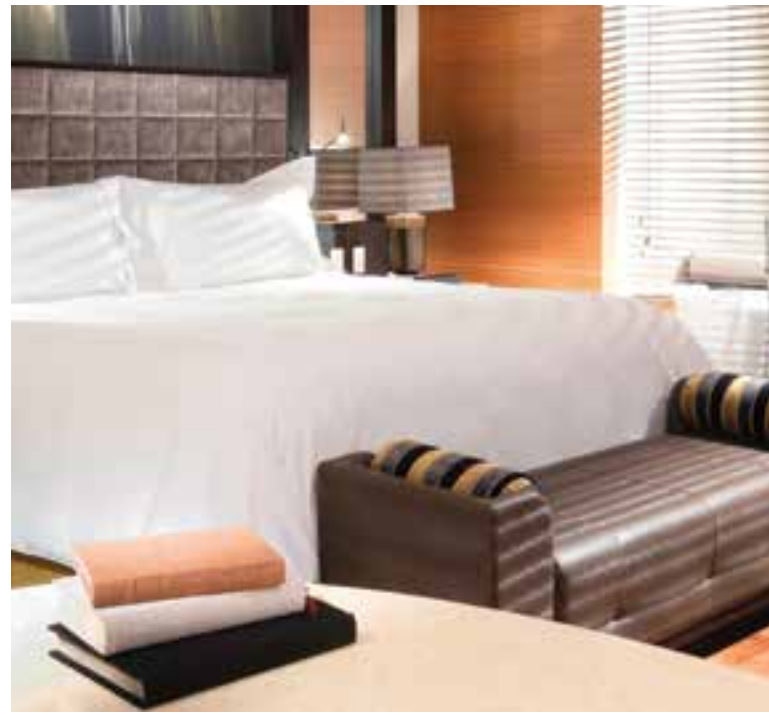

groupdesk@posadas.com
liveaquamexicocity.com

LOCATION

Enchantment takes on a new meaning in the city: Live Aqua Mexico City Hotel & Spa. An exclusive hotel for the modern adult who is particular when selecting their surroundings.

ROOMS

Begin your adventure with the full delight of a feather bed, which will give you ultimate comfort on the bed of your choice; continue your selection from the menu of pillows and designer 400-threadcount sheets; select the ideal aroma for the perfect night from the aromatherapy kit – all of this accompanied with a special, customizable lighting system.

Our rooms have a 46" Smart TV, designer electric curtains, mini-bar, Nespresso coffee machine, and high-speed internet connection. Every detail is just for you, enjoy it.

135 ROOMS

- 84 Deluxe King
- 28 Deluxe Double
- 12 Jr. Suites
- 9 Master Suites
- 1 Suite Sol
- 1 Suite Luna