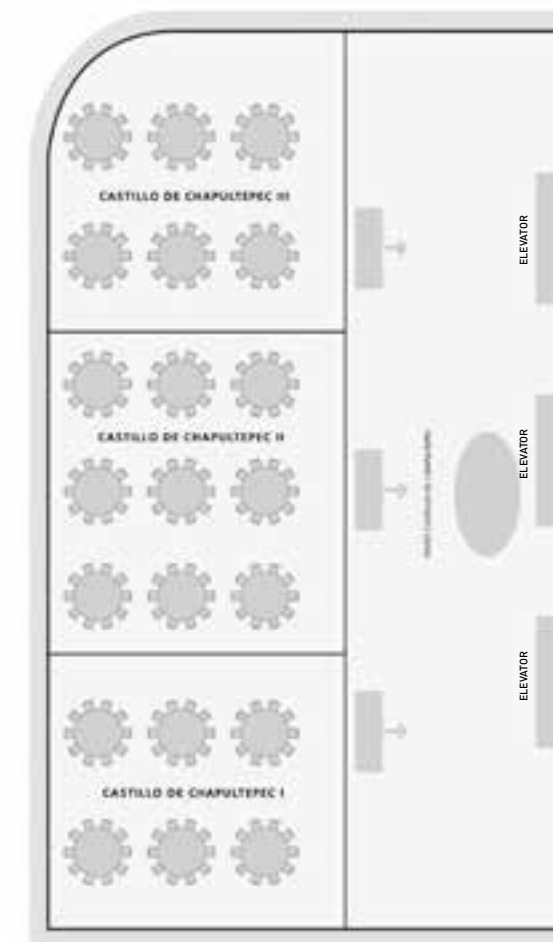

RESTAURANTS AND BARS

DECO BAR

Enjoy the best national and international drinks, accompanied by modern lounge music. Our bar is the place to start an excellent night out.

SALAMMBÔ

Contemporary international cuisine, perfect for a romantic dinner, for closing that business deal or for making lasting memories with friends.

ROOM LAYOUTS

SALON CASTILLO DE CHAPULTEPEC
ARCHITECTURAL LAYOUT

SALON BOSQUE
ARCHITECTURAL LAYOUT

CAPACITY TABLE

ROOM	CAPACITY: NUMBER OF PEOPLE								
	AUDITORIUM	SCHOOL	U TYPE	IMPERIAL	COCKTAILS	ARRANGEMENT WITH LOUNGE ROOMS	ROUND TABLE	ROUND TABLE WITHOUT STAGE OR PODIUM	CRESCENT SHAPE
Castillo de Chapultepec	210	140	70	76	180	160	170	180	112
Castillo de Chapultepec 1	70	45	30	30	60	40	40	50	40
Castillo de Chapultepec 2	70	45	30	30	60	40	40	50	40
Castillo de Chapultepec 3	70	45	30	30	60	40	40	50	40
Castillo de Chapultepec 1 and 2	150	90	60	60	120	80	80	100	80
Castillo de Chapultepec 2 and 3	150	90	60	60	120	80	80	100	80
Bosques	60	40	30	30	50	40	30	40	32
Bosque 1	30	20	15	15	25	20	—	20	16
Bosque 2	30	20	15	15	25	20	—	20	16
Boardroom	25	15	15	15	20	20	—	20	16
Boardroom 1	—	—	—	—	—	—	—	8	—
Boardroom 2	—	—	—	—	—	—	—	8	—
Boardroom 3	—	—	—	—	—	—	—	—	—

MEASUREMENT

HEIGHT M / FT	LENGTH/WIDTH M / FT	AREA M ² / SQFT
5.5 / 18	21.90 x 9.70 / 71.1 x 31.9	212.43 / 2286.6
5.5 / 18	7.05 x 9.70 / 23.1 x 9.7	68.39 / 736.14
5.5 / 18	7.46 x 9.70 / 24.5 x 9.7	72.36 / 778.88
5.5 / 18	7.15 x 9.70 / 23.5 x 9.7	69.36 / 746.58
5.5 / 18	14.63 x 9.70 / 47.11 x 9.7	141.91 / 1527.50
5.5 / 18	14.73 x 9.70 / 48.3 x 9.7	142.88 / 1537.90
2.37 / 7.9	14.57 x 5.0 / 47.9 x 16.4	72.85 / 784.15
2.37 / 7.9	7.32 x 5.0 / 24 x 16.4	36.60 / 393.96
2.37 / 7.9	7.15 x 5.0 / 23.5 x 16.4	35.75 / 384.81
2.78 / 9.1	6.70 x 4.73 / 21.11 x 15.6	31.69 / 341.11
2.37 / 7.9	3.30 x 4.73 / 10.9 x 4.73	15.61 / 168.02
2.37 / 7.9	3.35 x 4.73 / 10.11 x 4.73	15.85 / 170.61
2.78 / 9.12	5.47 x 4.90 / 17.94 x 16.07	26.80 / 288.00