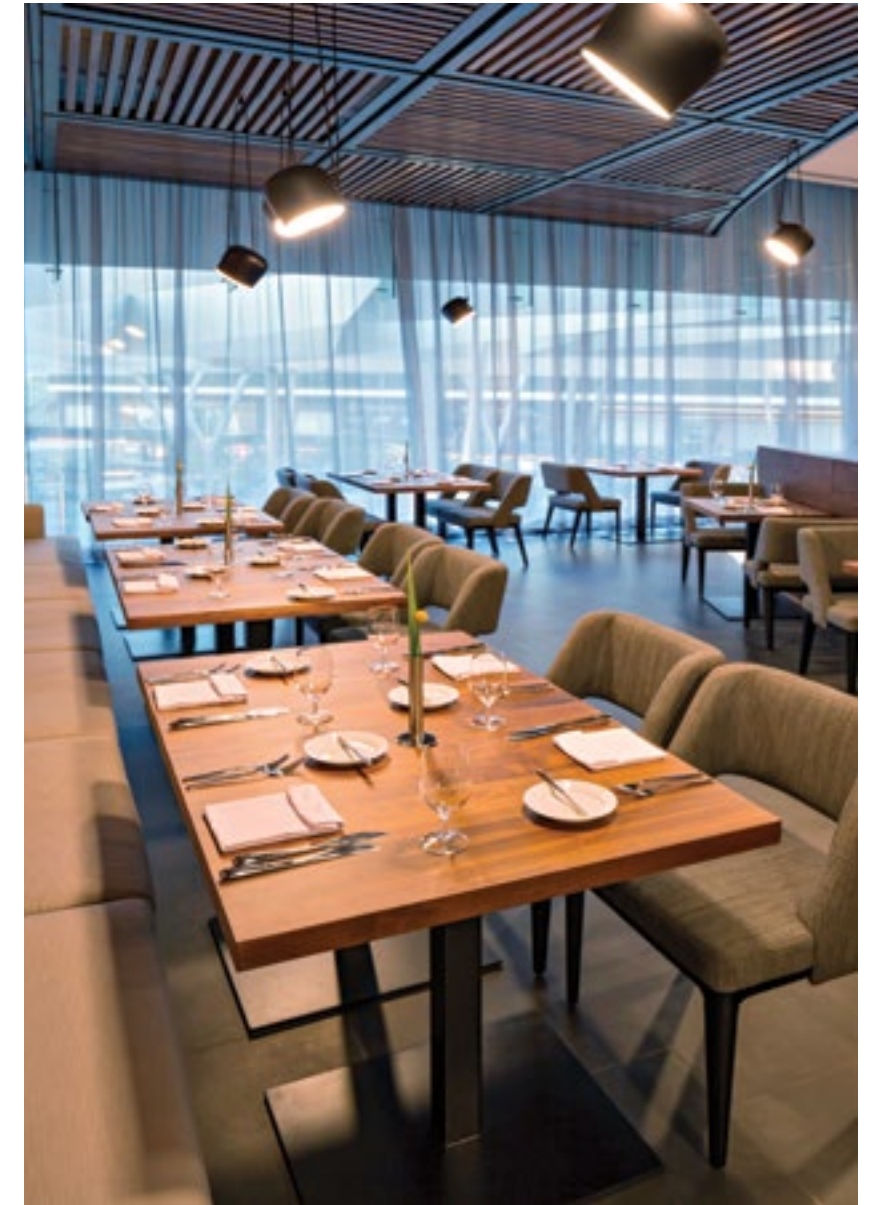

## ROOMS

We make our modern rooms the perfect venue for memorable guest experiences that are a combination of rest, relaxation and fun. Everything has been designed for the maximum comfort of our guests by combining functionality and luxury, providing them useful spaces with natural light and beautiful city views.

## EXECUTIVE FLOOR

Let our Business Center provide you with the inspiration and comfort you need to work productively. It is located on the first floor and offers secretary services, prompt assistance to serve guests' needs, multipurpose meeting rooms, and restrooms.

## RESTAURANTS AND BARS

On the ground floor, guests will find several areas where they can socialize with friends, family or fellow guests. The 1521 restaurant offers delicious takes on international cuisine and the perfect environment in which to enjoy them. For guests who want to order their favorite drink and a few appetizers, Tapas Bar is the perfect place to go, and it includes a lounge area and a terrace with a view overlooking the shopping center. And in the pool area, visitors will find the Pool Lounge, where the urban vibe is perfect for relaxing and sipping on a refreshing domestic or imported beverage.