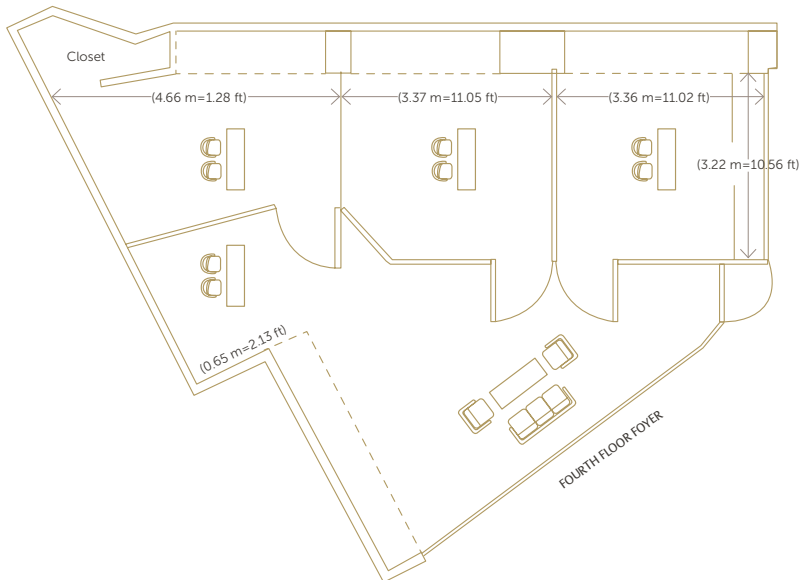

CORAL CONFERENCE CENTER | 4TH FLOOR